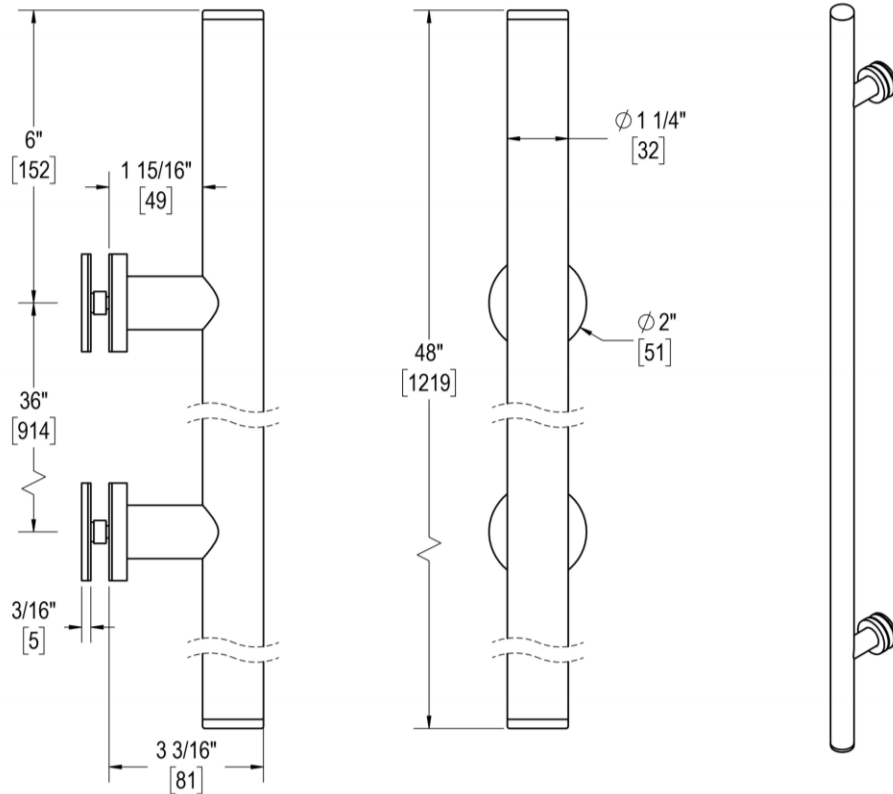

## 36" C/C SINGLE-SIDED PULL WITH 1-1/4" DIAMETER

Product Code: L.46.313-36

portals

### FUNCTION DETAILS & PRODUCT NOTES

- Product design coordinates with other shower & bathroom hardware in the Counterpoint suite.
- Decorative rosettes provide additional design detail and cover any glass defects around the holes.
- Backplates for single-sided pulls are designed to allow clearance for bypass doors.

### TEMPLATE & INSTALLATION NOTES

Item requires glass fabrication according to template above and should only be used with tempered safety glass.

Glass Thickness	1/4" [6 mm] to 1/2" [12 mm]
Hole Diameter	1/2" [12 mm]