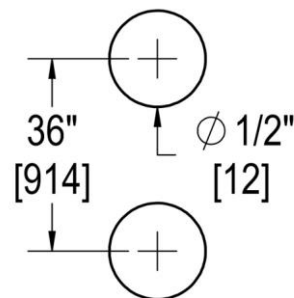

## 36" C/C SINGLE-SIDED PULL WITH 1-1/4" DIAMETER

Product Code: L.46.313-36

portals

### TEMPLATE & INSTALLATION NOTES

Item requires glass fabrication according to template above and should only be used with tempered safety glass.

Glass Thickness	1/4" [6 mm] to 1/2" [12 mm]
Hole Diameter	1/2" [12 mm]